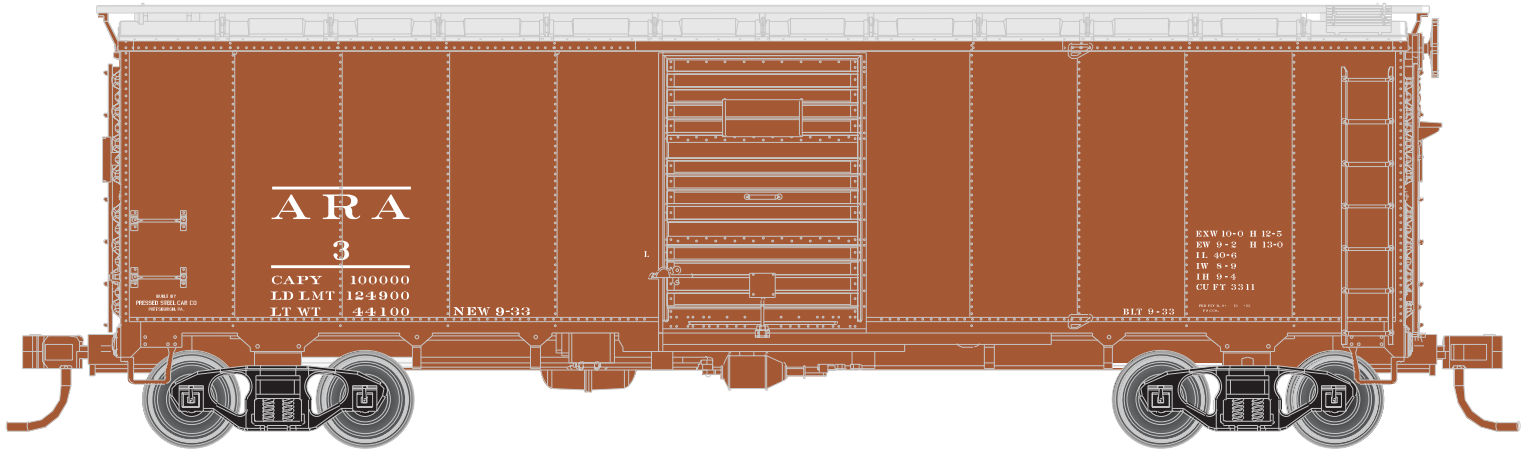

Golden Spike Club®

ORDER DEADLINE EXTENDED!

EXCLUSIVE MEMBERS ONLY 2010 SPECIAL PURCHASE ORDER FORM Atlas N & HO SCALE 1932 ARA Demonstrator Box Car

A goal of the American Railway Association (ARA) in the early 1920s was to produce an all-steel box car that could be recognized as a standard by the member railroads. Although the original design presented in 1923 produced in excess of 60,000 cars, it wasn't until a new design was presented in 1932 that the member railroads gave their approval.

After extensively testing five prototypes in 1933, over 14,500 cars were produced for twenty-three railroads throughout the following decade. This design soon evolved into the 1937, Modified 1937, and Postwar AAR box cars.

Although not the most popular design produced, numerically speaking, the 1932 ARA Standard box car is considered one of the most important designs in railroad history.

Features:

- Accurate painting and printing
- Friction-bearing trucks
- AccuMate® couplers