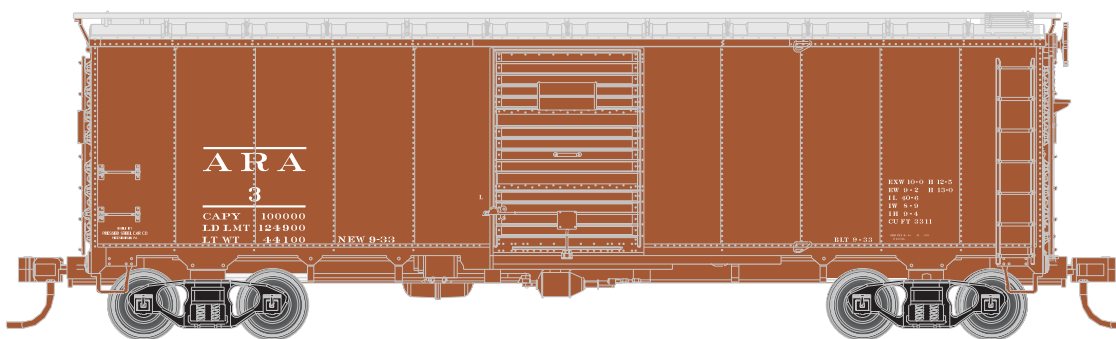

Although not the most popular design produced, numerically speaking, the 1932 ARA Standard box car is considered one of the most important designs in railroad history.

Features:

- Accurate painting and printing
- Friction-bearing trucks
- AccuMate® couplers

Golden Spike Club[®]

MEMBERS! ORDER YOUR SPECIAL PURCHASES HERE!

(Please make a copy & retain for your records)

Atlas HO 1932 ARA Demonstrator Box Car

ITEM #	DESCRIPTION	PRICE PER UNIT	UNITS ORDERED	SUBTOTAL
N Scale				
50 000 542	Atlas N Scale 1932 ARA Demonstrator Box Car #3	\$17.95		
HO Scale				
20 001 002	Atlas HO Scale 1932 ARA Demonstrator Box Car #3	\$24.95		